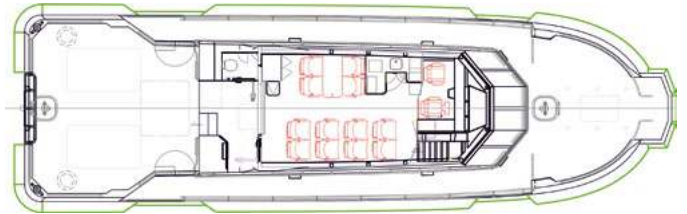

OUTSTANDING CTV SERVICES

MAXIMISING SAFETY AND COMFORT FOR CREW AND CARGO

GENERAL ARRANGEMENT SC AMETHYST

SIMA CHARTERS IS A WORLDWIDE OPERATING OFFSHORE CTV COMPANY, PROVIDING THE BEST POSSIBLE CREW TENDER VESSELS, DESIGNED TO PERFORM. WITH PURPOSE BUILT, TOP-NOTCH VESSELS, SIMA CHARTERS PROVIDE THE SAFEST AND MOST COMFORTABLE RIDE AT SEA.

- // Fast crew transfer vessels
- // Up to 12 passengers per vessel
- // Also suitable for supplies and spare parts
- // Gyro stabilizations systems
- // Special monohull design
- // Type specific MOB recovery systems
- // Fuel efficient, low CO₂ footprint
- // Navigation & communication systems according the Class regulations
- // ISM and ISO certified by Lloyds Register
- // Personnel are trained and familiarized according the high QHSE procedures

For more information please do not hesitate to contact us, we'd love to get in touch.

SIMA CHARTERS
crew- pilot & survey vessels

+31 10 434 63 87 // commercial@simacharters.com // www.simacharters.com
Burgemeester de Jonghkade 19 // 3143 CB Maassluis // The Netherlands